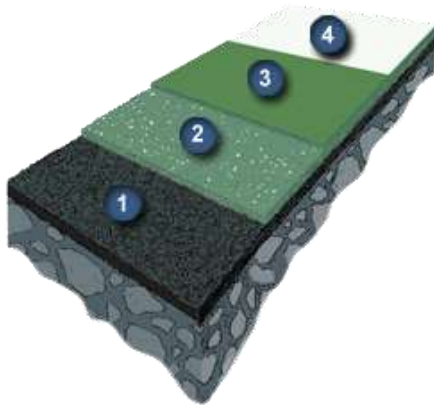

proper site preparation causing you grief in the near future. Look for experienced and specialised companies.

Some questions to ask: What kind of written guarantee am I getting on materials and workmanship? Can the work be carried out and completed during school breaks or holidays? Ask for references.

Do it once and do it right. Technology has improved the way we live and how we play, and this includes playground and sport surfaces. For example, with cushioned multi-layered rubber and non-skid surfaces kids can run and fall and won't end up with bloody knees and scraped elbows. Instead, it's back up and on the monkey bars and slides. More laughing, less tears.

Maximise the use of your designated sport areas with multi-sports surfacing. Low impact surfaces can be multi-coloured and lined to facilitate netball, basketball, volleyball, hockey, tennis, gymnastics and more.

Have you considered lighting? After school activities and night-time usability can add value and extend the way you, your students and the community use your sports areas. Tennis and netball are popular sports played after the sun goes down.

Are you getting the most out your sport areas?

Stratton Sports Courts can answer all your questions and help you make informed decisions about all your school's sporting grounds and playgrounds needs. For sports surfaces, repairs, fencing, lighting and more, we'd be happy to visit with you and your school and share our expertise so you can be assured you are making the right choice.